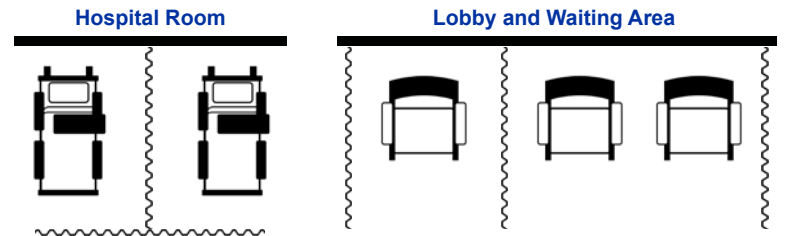

EXAMPLES

A couple configuration examples using ClearGuard panels

PROCESSING

LOCATIONS

JACKSON

2218 Enterprise
Jackson, MI 49204
Ph: (517) 787-5500

DETROIT

1750 E. Heights Drive
Madison Heights, MI 48071
Ph: (800) 877-2576

GRAND RAPIDS

4670 60th S.E.
Grand Rapids, MI 49512
Ph: (616) 656-2820

EVANSVILLE

1414 Baker Avenue
Evansville, IN 47710
Ph: (812) 424-5554

CHICAGO

279 Madsen Drive
Suite #102
Bloomingdale, IL 60108
Ph: (888) 877-2576

CLEARWATER

12171 62nd Street
Suite #150
Largo, FL 33773
Ph: (727) 573-1480

LOUISVILLE

5500 Shepherdsville Rd
Suite #300
Louisville, KY 40228
Ph: (502) 968-9980

alro.com