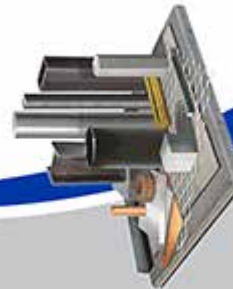

Map & Directions

**1462 Lyell Avenue
Rochester, NY 14606**

- **From the East:** Take 490 West to Mount Read Blvd exit. Turn right onto Mt. Read Blvd and continue north. At second light, turn left onto Lyell Ave. Turn right into the drive at NAPA Auto Parts. Alro Metals Outlet is at the end of the drive, on the left.
- **From the West:** Take 490 East to Mount Read Blvd North exit. Head north on Mount Read Blvd. At second light, turn left onto Lyell Ave. Turn right into the drive at NAPA Auto Parts. Alro Metals Outlet is at the end of the drive, on the left.
- **From 390 North:** Take the Lyell Ave exit. Turn left onto Lyell Ave. After three lights, cross over railroad tracks and turn left into the drive at NAPA Auto Parts. Alro Metals Outlet is at the end of the drive, on the left.
- **From 390 South:** Take the Lyell Ave exit. Turn right onto Lyell Ave. After three lights, cross over railroad tracks and turn left into the drive at NAPA Auto Parts. Alro Metals Outlet is at the end of the drive, on the left.

Alro Metals Outlet

1462 Lyell Avenue
Rochester, NY 14606

**7:30 AM - 4:30 PM
Monday - Friday**

alro.com

Alro Metals Outlet

Retail Store • Cut-to-Size • Fast Service

**1462 Lyell Avenue
Rochester, NY 14606**

Public Welcome

We stock a broad range
of **metals & plastics** in a
convenient retail setting.

**Stainless Steel
Carbon Steel
Tool Steel
Aluminum
Copper
Brass
Plastics**

(585) 458-8100