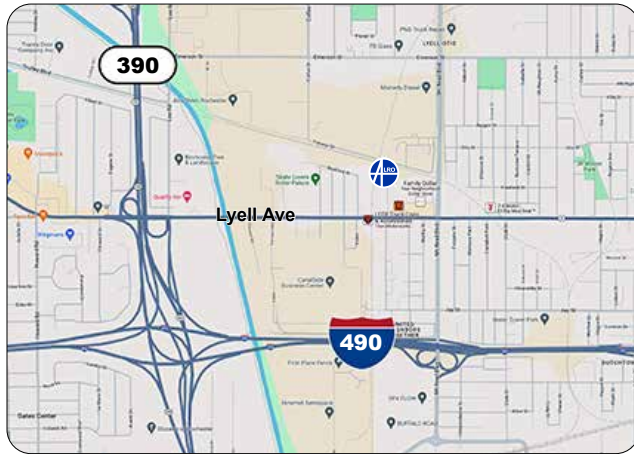

# Map & Directions

**1462 Lyell Avenue  
Rochester, NY 14606**

- **From the East:** Take 490 West to Mount Read Blvd exit. Turn right onto Mt. Read Blvd and continue north. At second light, turn left onto Lyell Ave. Turn right into the drive at NAPA Auto Parts. Alro Metals Outlet is at the end of the drive, on the left.
- **From the West:** Take 490 East to Mount Read Blvd North exit. Head north on Mount Read Blvd. At second light, turn left onto Lyell Ave. Turn right into the drive at NAPA Auto Parts. Alro Metals Outlet is at the end of the drive, on the left.
- **From 390 North:** Take the Lyell Ave exit. Turn left onto Lyell Ave. After three lights, cross over railroad tracks and turn left into the drive at NAPA Auto Parts. Alro Metals Outlet is at the end of the drive, on the left.
- **From 390 South:** Take the Lyell Ave exit. Turn right onto Lyell Ave. After three lights, cross over railroad tracks and turn left into the drive at NAPA Auto Parts. Alro Metals Outlet is at the end of the drive, on the left.

**Alro Metals Outlet**

1462 Lyell Avenue  
Rochester, NY 14606

**7:30 AM - 4:30 PM  
Monday - Friday**

alro.com

# Alro Metals Outlet

**Retail Store • Cut-to-Size • Fast Service**

**1462 Lyell Avenue  
Rochester, NY 14606**

**Public Welcome**

We stock a broad range  
of **metals & plastics** in a  
convenient retail setting.