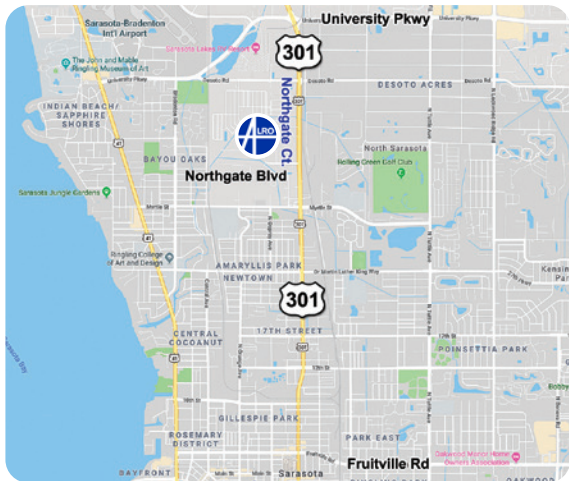

# Map & Directions

**4500 Northgate Court  
Sarasota, FL 34234**

**From Fruitville Rd:** Travel North on N. Washington Blvd (Highway 301) for 2.3 miles. Turn left onto Northgate Blvd, then take the first right onto Northgate Court. Travel approx. 440 ft. Alro Metals Outlet will be on your left.

**From University Parkway:** Travel South on N. Washington Blvd (Highway 301). Turn right at the 3rd traffic light onto Northgate Blvd, then take the first right onto Northgate Court. Travel approx. 440 ft. Alro Metals Outlet will be on your left.