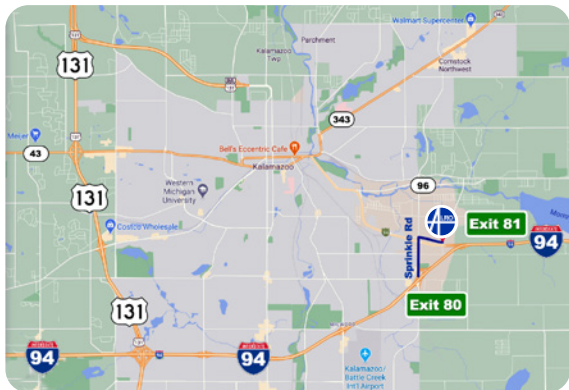

Browse through our large selection of easily identifiable metal bar stock

We carry plastics too

We offer cut-to-size saw cutting

On-site shearing is available as well

**alro.com**

**5382 Wynn Road • Kalamazoo, MI 49048 • (269) 343-9575**

# Map & Directions

**5382 Wynn Road  
Kalamazoo, MI 49048**

**From Westbound I-94:** Take exit 81 for I-94 BUS toward Downtown/Kalamazoo. Go half mile and turn right on to River Street. Make a quick left on to Wynn Road, Alro Metals Outlet will be on your left.

**From 131/Eastbound I-94:** Take exit 80 toward N. Sprinkle Rd. At the traffic circle, take the 3rd exit onto S. Sprinkle Rd. At the next traffic circle, take 1st exit and stay on S. Sprinkle Rd. Make a right onto Wynn Rd and Alro Metals Outlet will be on your right.