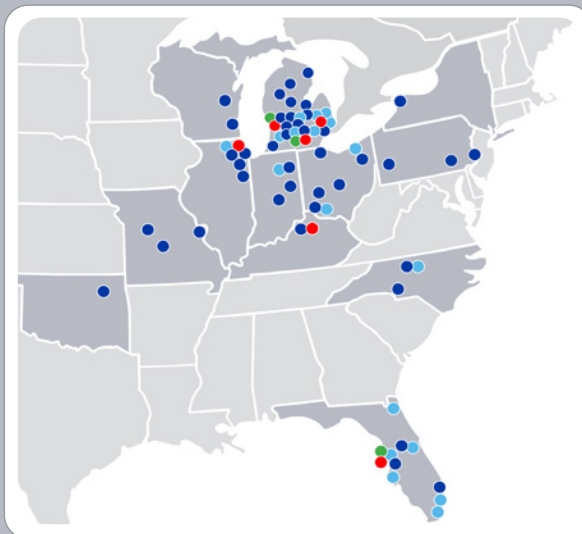

# Over 70 Locations!

## Alro Industrial Supply

Clearwater, FL	Jackson, MI	Kalamazoo, MI
Grand Rapids, MI		

## Alro Plastics

Clearwater, FL	Detroit, MI	Jackson, MI
Chicago, IL	Grand Rapids, MI	Louisville, KY

## Alro Metals Outlet

Ann Arbor, MI	Greensboro, NC	Miami, FL
Cincinnati, OH	Jackson, MI	Orlando, FL
Clearwater, FL	Jacksonville, FL	Pompano Beach, FL
Cleveland, OH	Kalamazoo, MI	Sarasota, FL
Elk Grove, IL	Lansing, MI	Troy, MI
Fort Wayne, IN	Livonia, MI	Warren, MI